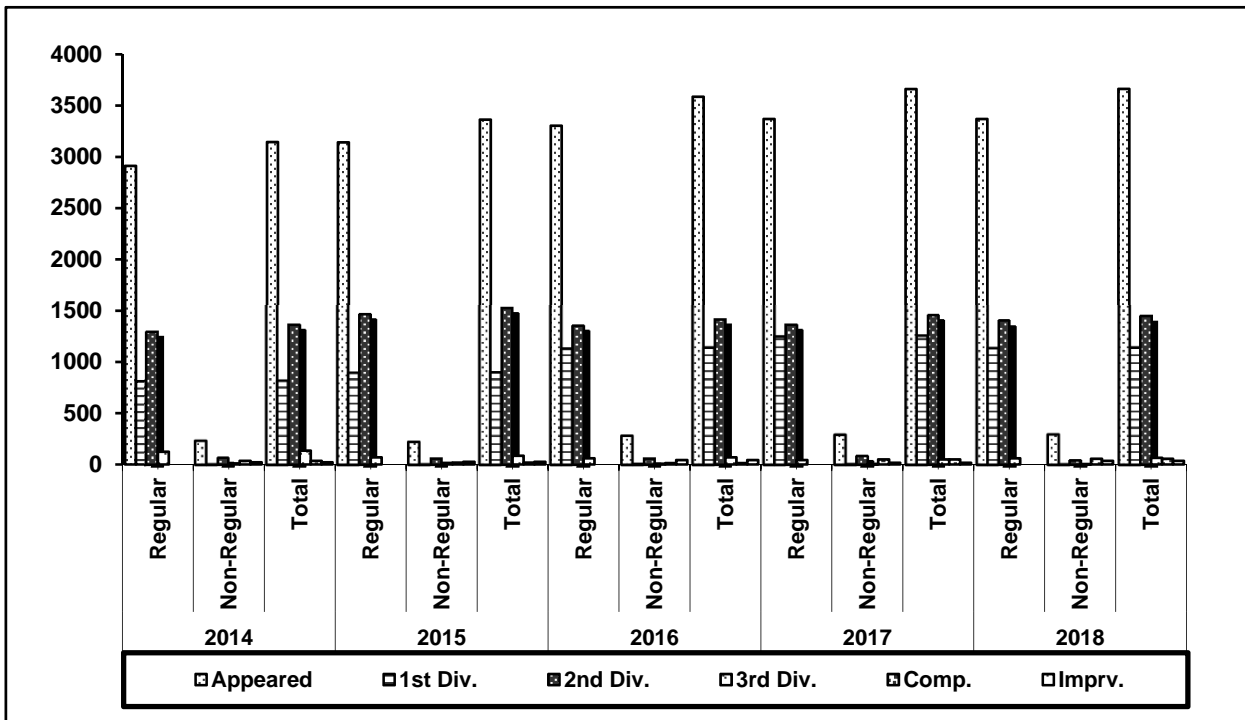

MEGHALAYA BOARD OF SCHOOL EDUCATION
HIGHER SECONDARY SCHOOL LEAVING CERTIFICATE EXAMINATION, 2018
(SCIENCE STREAM)

STATEMENT OF HSSLC EXAMINATION RESULTS FOR FIVE YEARS (2014-2018)

Year of Examination	Category	Appeared	No. of Candidates Passed					Total	Pass Percentage
			1st Div.	2nd Div.	3rd Div.	Comp.	Imprv.		
2014	Regular	2912	811	1291	124	0	0	2226	76.44
	Non-Regular	233	4	70	11	36	22	143	61.37
	Total	3145	815	1361	135	36	22	2369	75.33
2015	Regular	3142	891	1457	70	0	0	2418	76.96
	Non-Regular	222	5	64	15	18	26	128	57.66
	Total	3364	896	1521	85	18	26	2546	75.68
2016	Regular	3304	1124	1346	61	0	0	2531	76.60
	Non-Regular	282	10	64	8	14	43	139	49.29
	Total	3586	1134	1410	69	14	43	2670	74.46
2017	Regular	3370	1242	1361	43	0	0	2646	78.52
	Non-Regular	292	7	87	6	49	16	165	56.51
	Total	3662	1249	1448	49	49	16	2811	76.76
2018	Regular	3369	1129	1396	61	0	0	2586	76.76
	Non-Regular	294	5	47	4	55	35	146	49.66
	Total	3663	1134	1443	65	55	35	2732	74.58

(T. R. Laloo)
Controller of Examinations,
Meghalaya Board of School Education,
Tura

Dated Tura,
the 10th May, 2018