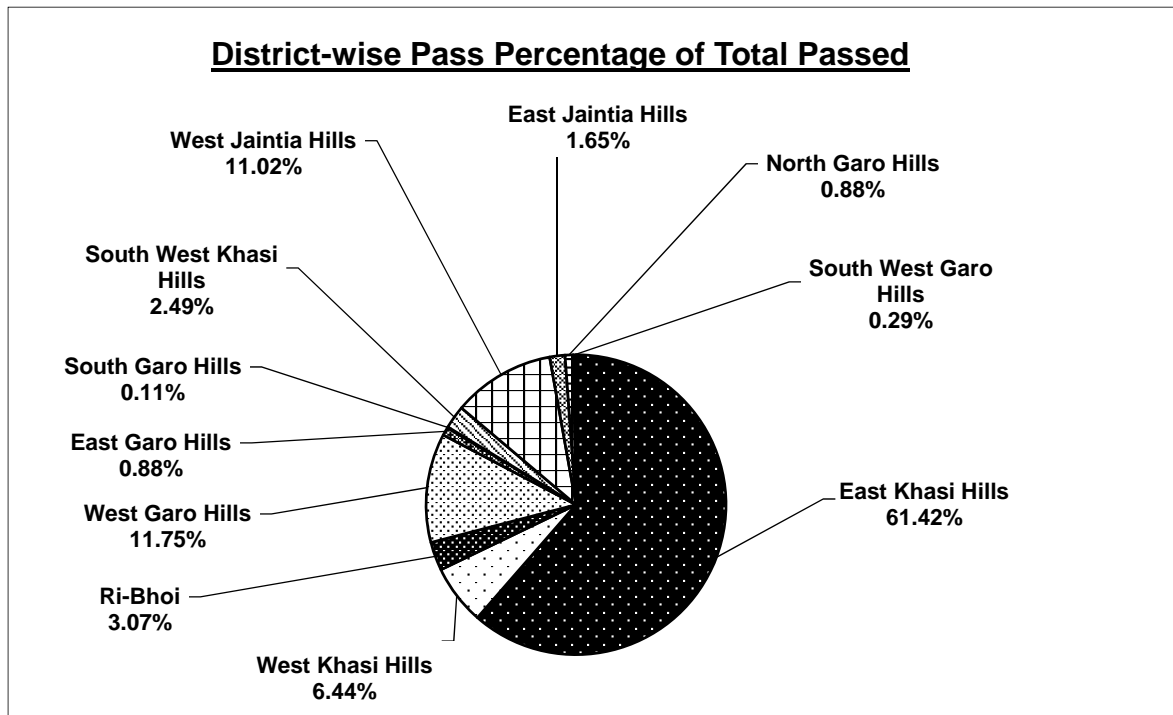

MEGHALAYA BOARD OF SCHOOL EDUCATION
HIGHER SECONDARY SCHOOL LEAVING CERTIFICATE EXAMINATION, 2018
(SCIENCE STREAM)

District-wise Percentage of Pass

Districts	No. of Candidates		Percentage of Pass
	Appeared	Passed	
East Khasi Hills	2027	1678	82.78
West Khasi Hills	239	176	73.64
Ri-Bhoi	127	84	66.14
West Garo Hills	597	321	53.77
East Garo Hills	45	24	53.33
South Garo Hills	18	3	16.67
South West Khasi Hills	91	68	74.73
West Jaintia Hills	380	301	79.21
East Jaintia Hills	59	45	76.27
North Garo Hills	65	24	36.92
South West Garo Hills	15	8	53.33
Grand Total	3663	2732	74.58

(T. R. Laloo)
Controller of Examinations,
Meghalaya Board of School Education,
Tura

Dated Tura,
the 10th May, 2018